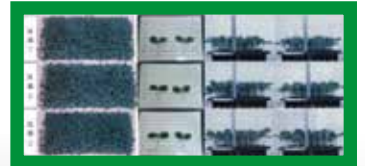

Micro-Grow Seedling unit

Year-round uniform seedling production unit.

Features

- Intense and uniform light distribution achieves high yield growth with stable quality.
- Proven wideband full spectrum Triple-band LED lights suitable for a wide range.
- Up to 50% savings in electricity than other major seedling systems.
- Proprietary irrigation technology promotes faster root growth that is ideal for cloning.

Performance

- Productivity of 3,000 seedling plug per unit per a cycle, (6 level shelf, Use four 128 cell tray per level.)
- Highly profitable seedling propagation system with highly uniform quality and year-round production.
- Increase growth rate accomplished through optimization of light, Air flow and environment control.
- Applicable for both Hydroponic and Soil cultivation.
- Best starter for Plant factory/Green house growers.
- Can be used for Micro Green-production and horticultural purpose.