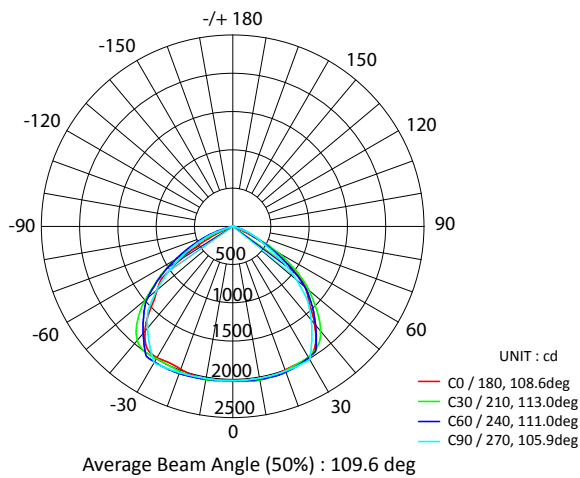

LED Floodlight

ULFL050

USHIO

Features

- Mounting Type : Bracket Mounted
- Material (Body) : Alum Housing with Glass Cover
- Lamp : Philips Lumileds SMD LED
- Color Rendering : Ra 80
- Voltage : 90V - 305V AC
- Dimmable : Optional

LED Type SMT	Equivalent 70W
Lifespan 50,000 Hours	IP rating IP65
LED Driver Ext.	PF 0.95
Oper. Temp -20C°~50C°	Weight 2.8kg

System Power : 50W

▲ 120°	ULFL050/30/05K/C0	3000K	5500 lm
	ULFL050/40/05K/C0	4000K	5500 lm
	ULFL050/50/05K/C0	5000K	5500 lm