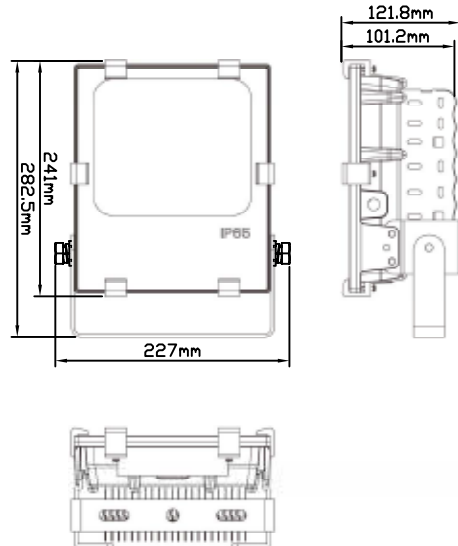

LED Floodlight

ULFL050

USHIO

Features

- Mounting Type : Bracket Mounted
- Material (Body) : Alum Housing with Glass Cover
- Lamp : Philips Lumileds SMD LED
- Color Rendering : Ra 80
- Voltage : 90V - 305V AC
- Dimmable : Optional

LED Type SMT	Equivalent 70W
Lifespan 50,000 Hours	IP rating IP65
LED Driver Ext.	PF 0.95
Oper. Temp -20C°~50C°	Weight 2.8kg

System Power : 50W

▲ 120°	ULFL050/30/05K/C0	3000K	5500 lm
	ULFL050/40/05K/C0	4000K	5500 lm
	ULFL050/50/05K/C0	5000K	5500 lm