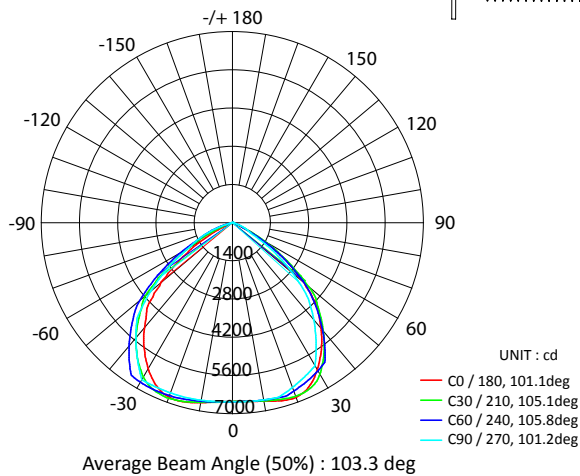

LED Type <b>SMT</b>	Equivalent <b>400W</b>
Lifespan <b>50,000 Hours</b>	IP rating <b>IP65</b>
LED Driver <b>Ext.</b>	PF <b>0.95</b>
Oper. Temp <b>-20C°~50C°</b>	Weight <b>7.2kg</b>

System Power : 150W

▲ 120°	ULFL150/30/16K/C0	3000K	16500 lm
	ULFL150/40/16K/C0	4000K	16500 lm
	ULFL150/50/16K/C0	5000K	16500 lm