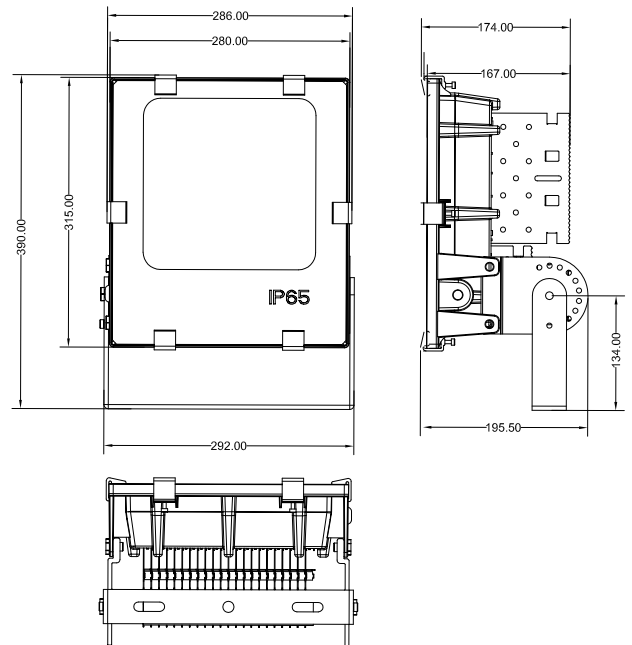

LED Floodlight

ULFL150

USHIO

Features

- Mounting Type : Bracket Mounted
- Material (Body) : Alum Housing with Glass Cover
- Lamp : Philips Lumileds SMD LED
- Color Rendering : Ra 80
- Voltage : 90V - 305V AC
- Dimmable : Optional

LED Type SMT	Equivalent 400W
Lifespan 50,000 Hours	IP rating IP65
LED Driver Ext.	PF 0.95
Oper. Temp -20C°~50C°	Weight 7.2kg

System Power : 150W

▲ 120°	ULFL150/30/16K/C0	3000K	16500 lm
	ULFL150/40/16K/C0	4000K	16500 lm
	ULFL150/50/16K/C0	5000K	16500 lm

USHIO

■ USHIO ASIA PACIFIC PTE LTD
28 Genting Lane #05-05 Platinum 28, Singapore 349585
TEL +65 6274-5311 FAX +65 6274-5300
URL www.ushioasiapacific.com

■ USHIO ASIA PACIFIC (Thailand) LTD
Le Concorde Tower, Room 2006 (20F) 202 Rachadapisek Road, Huaykwang,
Bangkok 10320 Thailand
TEL +66 2 694-1440 FAX +66 2 694-1770
URL www.ushioasiapacific.com