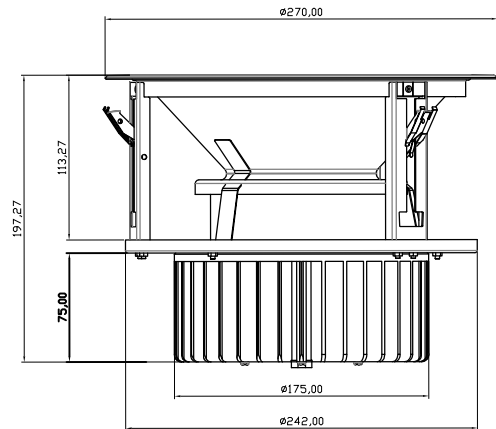

LED Recessed High Bay Down Light ULHD100

USHIO

Features

- Mounting Type : Recessed-mounted
- Material (Body) : Aluminium Heatsink + PC
- Lamp : Bridgelux COB
- Color Rendering : Ra 80
- Voltage : 100V - 240V AC
- Dimmable : Yes (optional)

LED Type COB	Equivalent 250W	Cut-out Ø250
Lifespan 40,000 Hours	IP rating IP44	
LED Driver Built-in	PF 0.95	
Oper. Temp -20C°~50C°	Lt Weight 3.8kg	

System Power : 100W

60°	Model	Color Temp	Output
	ULHD100/30/09K/60	3000K	9500 lm
	ULHD100/40/10K/60	4000K	9500 lm
	ULHD100/50/10K/60	5000K	9500 lm