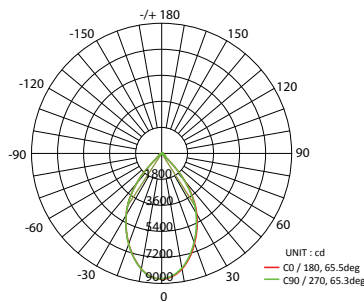

USHIO

■ USHIO ASIA PACIFIC PTE LTD
28 Genting Lane #05-05 Platinum 28, Singapore 349585
TEL +65 6274-5311 FAX +65 6274-5300
URL www.ushioasiapacific.com

■ USHIO ASIA PACIFIC (Thailand) LTD
Le Concorde Tower, Room 2006 (20F) 202 Rachadapisek Road, Huaykwang,
Bangkok 10310 Thailand
TEL +66 2 694-1440 FAX +66 2 694-1770
URL www.ushioasiapacific.com