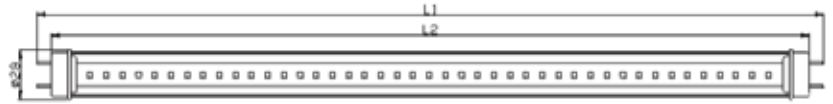

Equivalent <b>FL Tube</b>	IP rating <b>IP40</b>
LED Type <b>SMD</b>	LED Driver <b>Built-in</b>
Lifespan <b>40,000 Hours</b>	Oper. Temp <b>-20C°~ 45C°</b>
PF <b>0.95</b>	Base <b>G13</b>

System Power : (Length 600mm - 9W & 12W) & (Length 1200mm - 18W, 20W & 25W)

#### Tube Length - 600mm

Beam Angle	Model	Power	Color Temp	Light Output
120°	ULT8009/30/01K/C0/F	9W	3000K	1000 lm
	ULT8009/40/01K/C0/F	9W	4000K	1050 lm
	ULT8009/60/01K/C0/F	9W	6000K	1050 lm
	ULT8012/30/01K/C0/F	12W	3000K	1100 lm
	ULT8012/40/01K/C0/F	12W	4000K	1200 lm
	ULT8012/60/01K/C0/F	12W	6000K	1200 lm

#### Tube Length - 1200mm

Beam Angle	Model	Power	Color Temp	Light Output
120°	ULT8018/30/02K/C0/F	18W	3000K	1900 lm
	ULT8018/40/02K/C0/F	18W	4000K	2000 lm
	ULT8018/60/02K/C0/F	18W	6000K	2000 lm
	ULT8020/30/02K/C0/F	20W	3000K	2200 lm
	ULT8020/40/02K/C0/F	20W	4000K	2300 lm
	ULT8020/60/02K/C0/F	20W	6000K	2300 lm
	ULT8025/30/03K/C0/F	25W	3000K	2600 lm
	ULT8025/40/03K/C0/F	25W	4000K	2700 lm
	ULT8025/60/03K/C0/F	25W	6000K	2700 lm