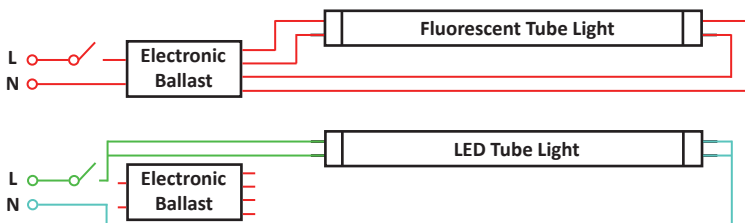

#### Tube Length - 1200mm

Beam Angle	Model	Power	Color Temp	Light Output
120°	ULT8018/30/02K/C0/F	18W	3000K	1900 lm
	ULT8018/40/02K/C0/F	18W	4000K	2000 lm
	ULT8018/60/02K/C0/F	18W	6000K	2000 lm
	ULT8020/30/02K/C0/F	20W	3000K	2200 lm
	ULT8020/40/02K/C0/F	20W	4000K	2300 lm
	ULT8020/60/02K/C0/F	20W	6000K	2300 lm
	ULT8025/30/03K/C0/F	25W	3000K	2600 lm
	ULT8025/40/03K/C0/F	25W	4000K	2700 lm
	ULT8025/60/03K/C0/F	25W	6000K	2700 lm

Dimension for 9W & 12W

L1 = 604mm  
L2 = 588mm  
ø = 28mm

Dimension for 18W, 20W & 25W

L1 = 1213mm  
L2 = 1198mm  
ø = 28mm

### Wiring Diagram

Type A - Direct AC 110V - 240V with L and N at either side

Type C - Remove ballast and bypass direct as per below drawing

Type B - No rewiring required. Remove the starter.

**USHIO**

■ USHIO ASIA PACIFIC PTE LTD  
28 Genting Lane #05-05 Platinum 28, Singapore 349585  
TEL +65 6274-5311 FAX +65 6274-5300  
URL www.ushioasiapacific.com