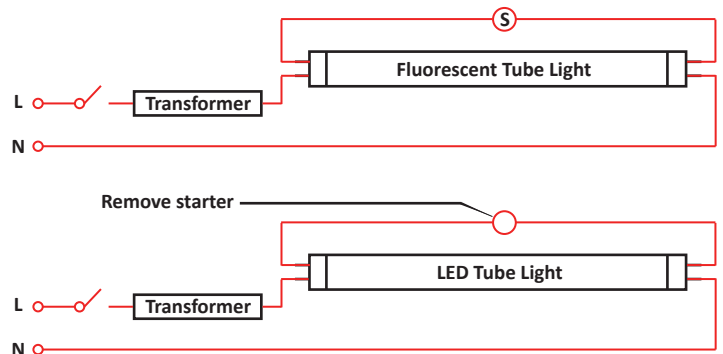

### Wiring Diagram

Type A - Direct AC 110V - 240V with L and N at either side

Type C - Remove ballast and bypass direct as per below drawing

Type B - No rewiring required. Remove the starter.

**USHIO**

■ USHIO ASIA PACIFIC PTE LTD  
28 Genting Lane #05-05 Platinum 28, Singapore 349585  
TEL +65 6274-5311 FAX +65 6274-5300  
URL www.ushioasiapacific.com