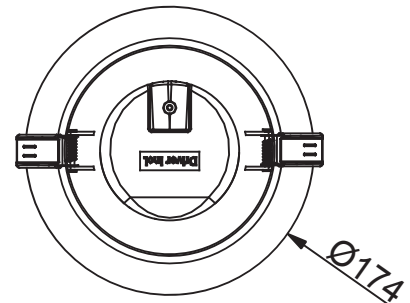

LED Fixed Down Light (Economical version)

ULEG017

USHIO

Features

- Mounting Type: Recessed-mounted
- Material (Body): Die-cast Alum, with PC housing Reflector and PC diffuser lens
- Lamp: SMD LED
- Color Rendering: Ra 80
- Voltage: 220V-240V AC
- Dimmable: For Triac dimmers (Optional)
- IP rating: IP 44, indoor

LED Type
SMD

PF
0.9

Lifespan
**30,000
Hours**

LED Driver
Built-in

Cut-out
Ø145

System Power : 17W

| 90° | ULEG017/30/01K/90 | 3000K | 1550 lm |
|-----|-------------------|-------|---------|
| | ULEG017/40/01K/90 | 4000K | 1550 lm |
| | ULEG017/60/01K/90 | 6000K | 1550 lm |