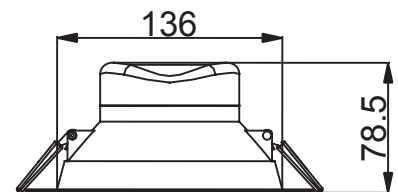

LED Type
SMD

PF
0.9

Lifespan
**30,000
Hours**

LED Driver
Built-in

Cut-out
Ø145

System Power : 17W

| 90° | ULEG017/30/01K/90 | 3000K | 1550 lm |
|-----|-------------------|-------|---------|
| | ULEG017/40/01K/90 | 4000K | 1550 lm |
| | ULEG017/60/01K/90 | 6000K | 1550 lm |