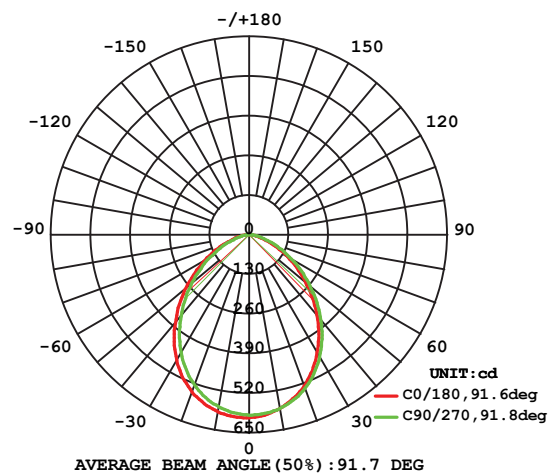

LED Type
SMD

PF
0.9

Lifespan
**30,000
Hours**

LED Driver
Built-in

Cut-out
Ø145

System Power : 17W

| 90° | ULEG017/30/01K/90 | 3000K | 1550 lm |
|-----|-------------------|-------|---------|
| | ULEG017/40/01K/90 | 4000K | 1550 lm |
| | ULEG017/60/01K/90 | 6000K | 1550 lm |