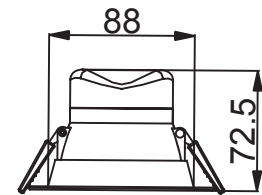

LED Type
SMD

PF
0.9

Lifespan
30,000 Hours

LED Driver
Built-in

Cut-out
Ø90

System Power : 10W

90°	ULEG010/30/870/90	3000K	870 lm
	ULEG010/40/870/90	4000K	870 lm
	ULEG010/60/870/90	6000K	870 lm

USHIO