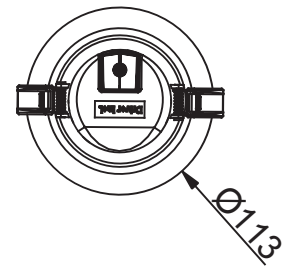

LED Fixed Down Light (Economical version)

ULEG010

USHIO

Features

- Mounting Type: Recessed-mounted
- Material (Body): Die-cast Alum, with PC housing Reflector and PC diffuser lens
- Lamp: SMD LED
- Color Rendering: Ra 80
- Voltage: 220V-240V AC
- Dimmable: For Triac dimmers (Optional)
- IP rating: IP 44, indoor

LED Type
SMD

PF
0.9

Lifespan
30,000 Hours

LED Driver
Built-in

Cut-out
Ø90

System Power : 10W

90°	ULEG010/30/870/90	3000K	870 lm
	ULEG010/40/870/90	4000K	870 lm
	ULEG010/60/870/90	6000K	870 lm

USHIO