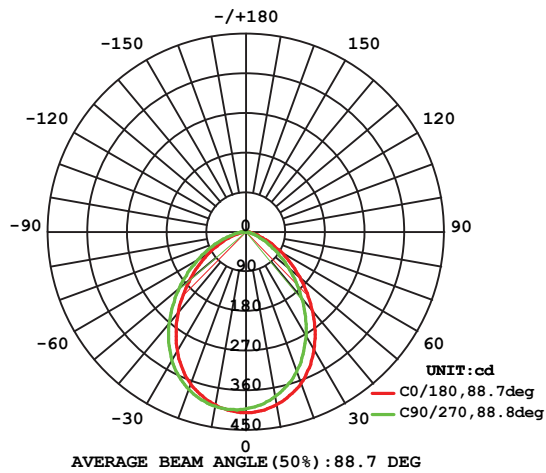

LED Type
SMD

PF
0.9

Lifespan
30,000 Hours

LED Driver
Built-in

Cut-out
Ø90

System Power : 10W

90°	ULEG010/30/870/90	3000K	870 lm
	ULEG010/40/870/90	4000K	870 lm
	ULEG010/60/870/90	6000K	870 lm

USHIO