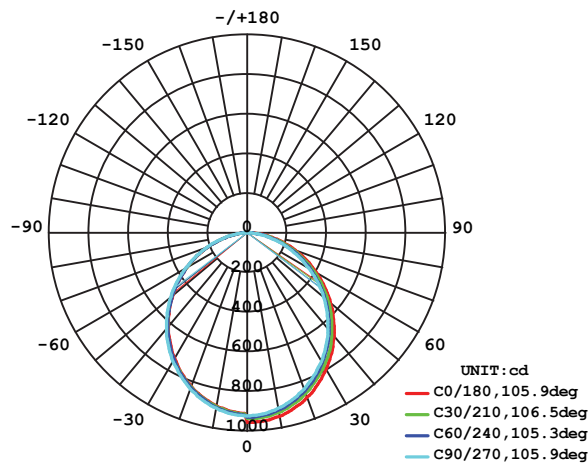

LED Fixed Down Light (Economical version)

ULED025

USHIO

Features

- Mounting Type: Recessed-mounted
- Material (Body): Die-cast Alum, with PC housing and PC diffuser lens
- Lamp: SMD LED
- Color Rendering: Ra 80
- Voltage: 220V-240V AC
- Dimmable: No
- IP rating: IP 44, indoor

LED Type
SMD

PF
0.9

Lifespan
30,000 Hours

LED Driver
Built-in

Cut-out
Ø195

System Power : 25W

90°	ULED025/30/02K/90	3000K	2400 lm
	ULED025/40/02K/90	4000K	2400 lm
	ULED025/60/02K/90	6000K	2400 lm

AVERAGE BEAM ANGLE (50%) : 105.9 DEG