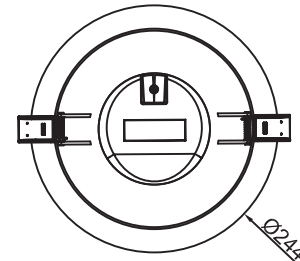

LED Fixed Down Light (Economical version)

ULED025

USHIO

Features

- Mounting Type: Recessed-mounted
- Material (Body): Die-cast Alum, with PC housing and PC diffuser lens
- Lamp: SMD LED
- Color Rendering: Ra 80
- Voltage: 220V-240V AC
- Dimmable: No
- IP rating: IP 44, indoor

LED Type
SMD

PF
0.9

Lifespan
30,000 Hours

LED Driver
Built-in

Cut-out
Ø195

System Power : 25W

90°	ULED025/30/02K/90	3000K	2400 lm
	ULED025/40/02K/90	4000K	2400 lm
	ULED025/60/02K/90	6000K	2400 lm

AVERAGE BEAM ANGLE (50%) : 105.9 DEG