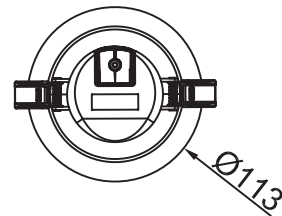

LED Type  
**SMD**

PF  
**0.9**

Lifespan  
**30,000 Hours**

LED Driver  
**Built-in**

Cut-out  
**Ø90**

System Power : 10W

90°	ULED010/30/860/90	3000K	860 lm
	ULED010/40/860/90	4000K	860 lm
	ULED010/60/860/90	6000K	860 lm

AVERAGE BEAM ANGLE (50%) : 92.7 DEG

**USHIO**

■ USHIO ASIA PACIFIC PTE LTD  
28 Genting Lane #05-05 Platinum 28, Singapore 349585  
TEL +65 6274-5311 FAX +65 6274-5300  
URL [www.ushioasiapacific.com](http://www.ushioasiapacific.com)