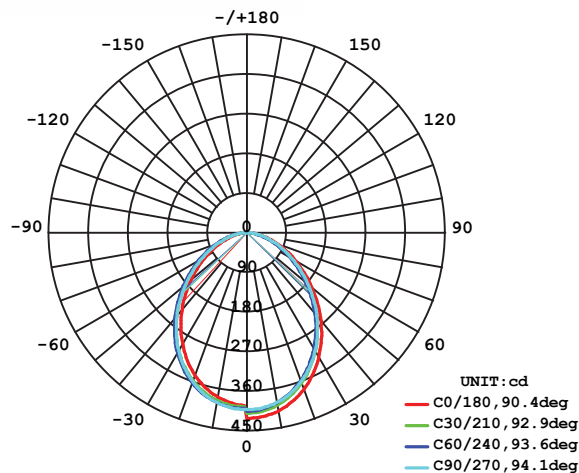

LED Type  
**SMD**

PF  
**0.9**

Lifespan  
**30,000 Hours**

LED Driver  
**Built-in**

Cut-out  
**Ø90**

System Power : 10W

90°	ULED010/30/860/90	3000K	860 lm
	ULED010/40/860/90	4000K	860 lm
	ULED010/60/860/90	6000K	860 lm

AVERAGE BEAM ANGLE (50%) : 92.7 DEG

**USHIO**

■ USHIO ASIA PACIFIC PTE LTD  
28 Genting Lane #05-05 Platinum 28, Singapore 349585  
TEL +65 6274-5311 FAX +65 6274-5300  
URL [www.ushioasiapacific.com](http://www.ushioasiapacific.com)