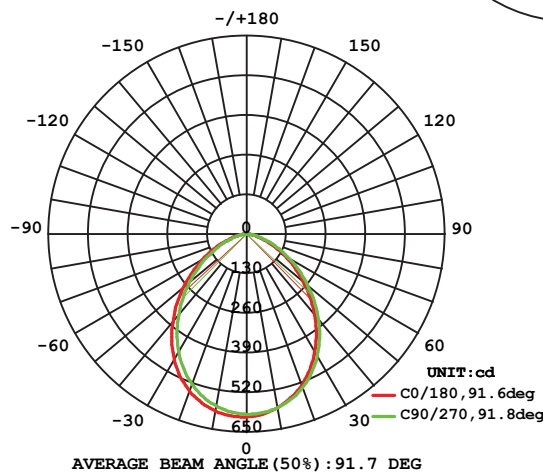

LED Type  
**SMD**

PF  
**0.9**

Lifespan  
**30,000 Hours**

LED Driver  
**Built-in**

Cut-out  
**Ø145**

System Power : 17W

90°	ULED017/30/01K/90	3000K	1500 lm
	ULED017/40/01K/90	4000K	1500 lm
	ULED017/60/01K/90	6000K	1500 lm