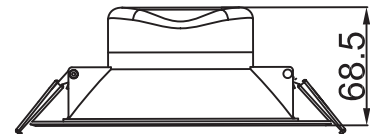

LED Type  
**SMD**

PF  
**0.9**

Lifespan  
**30,000 Hours**

LED Driver  
**Built-in**

Cut-out  
**Ø145**

System Power : 17W

90°	ULED017/30/01K/90	3000K	1500 lm
	ULED017/40/01K/90	4000K	1500 lm
	ULED017/60/01K/90	6000K	1500 lm