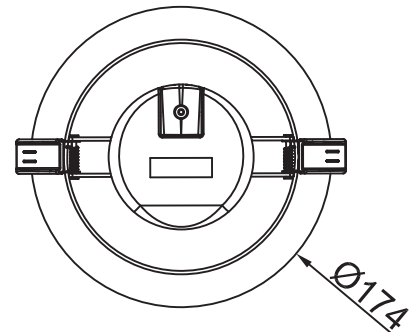

### Features

- Mounting Type: Recessed-mounted
- Material (Body): Die-cast Alum, with PC housing and PC diffuser lens
- Lamp: SMD LED
- Color Rendering: Ra 80
- Voltage: 220V-240V AC
- Dimmable: For Triac dimmers (Optional)
- IP rating: IP 44, indoor

LED Type  
**SMD**

PF  
**0.9**

Lifespan  
**30,000 Hours**

LED Driver  
**Built-in**

Cut-out  
**Ø145**

System Power : 17W

90°	ULED017/30/01K/90	3000K	1500 lm
	ULED017/40/01K/90	4000K	1500 lm
	ULED017/60/01K/90	6000K	1500 lm